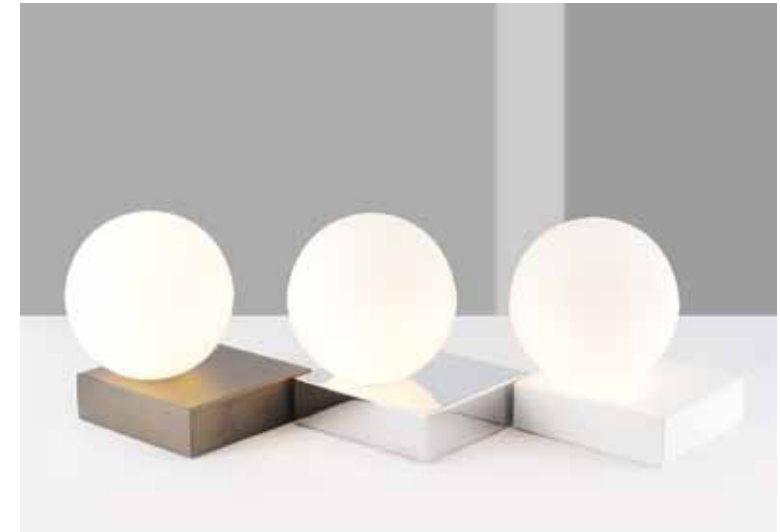

POLISHED CHROME - OPAL MURANO GLASS TABLE LAMP
BURNISHED - OPAL MURANO GLASS TABLE LAMP
POLISHED CHROME - OPAL MURANO GLASS TABLE LAMP
WHITE GLOSSY LACQUERED - OPAL MURANO GLASS TABLE LAMP
POLISHED CHROME - OPAL MURANO GLASS TABLE LAMP
BRUSHED BRASS - OPAL MURANO GLASS XL TABLE LAMP