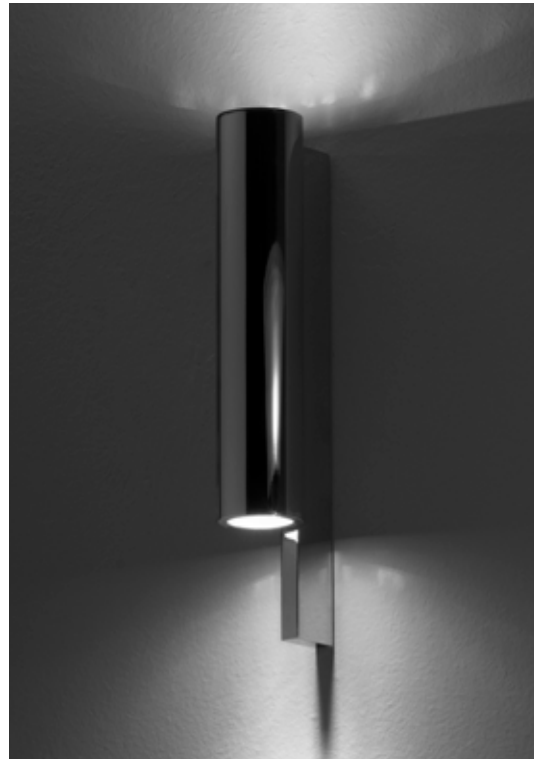

# LASZLO

Designer William Pianta

NAHOOR 166

BURNISHED LED IP 65 BOLLARD "70 CM"  
BRASS LED IP 65 BOLLARD "90 CM"

NAHOOR 167

NAHOOR 168

BURNISHED LED IP 65 WALL LAMP  
POLISHED CHROME LED IP 65 WALL UP-DOWN LAMP  
POLISHED CHROME LED IP 65 ARM WALL LAMP